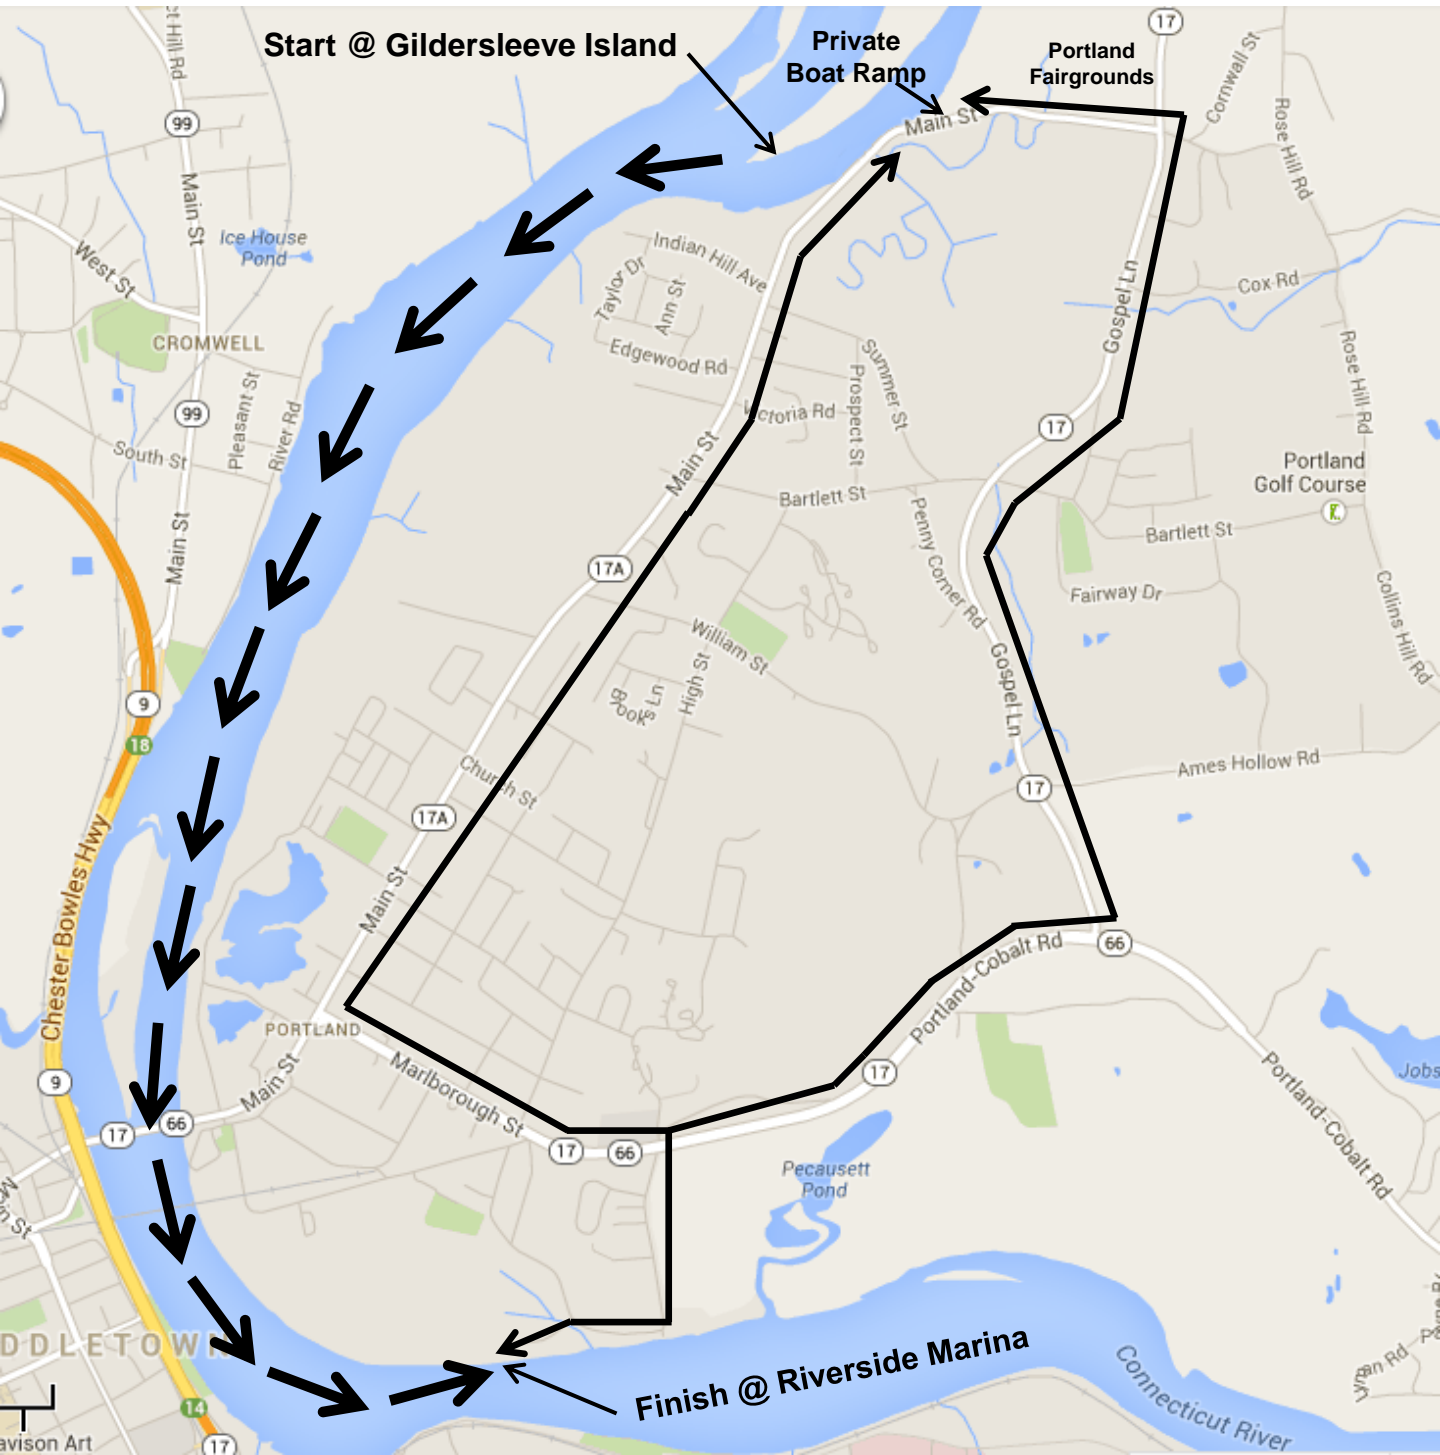

Private Boat Launch

If you do not have a support boat, to tow your raft up to the start, use this private boat launch. It's ¼ mile upriver from the racecourse start. Rafts can be paddled across to the adjacent shore while floating downriver to the starting area. This ramp is most suitable for launching smaller rafts due to the steep incline of the ramp. Parking is limited so you will need to move your vehicle out to a public road and/or back to the finish area. Please show the land owner the utmost respect and follow any instructions that are given.