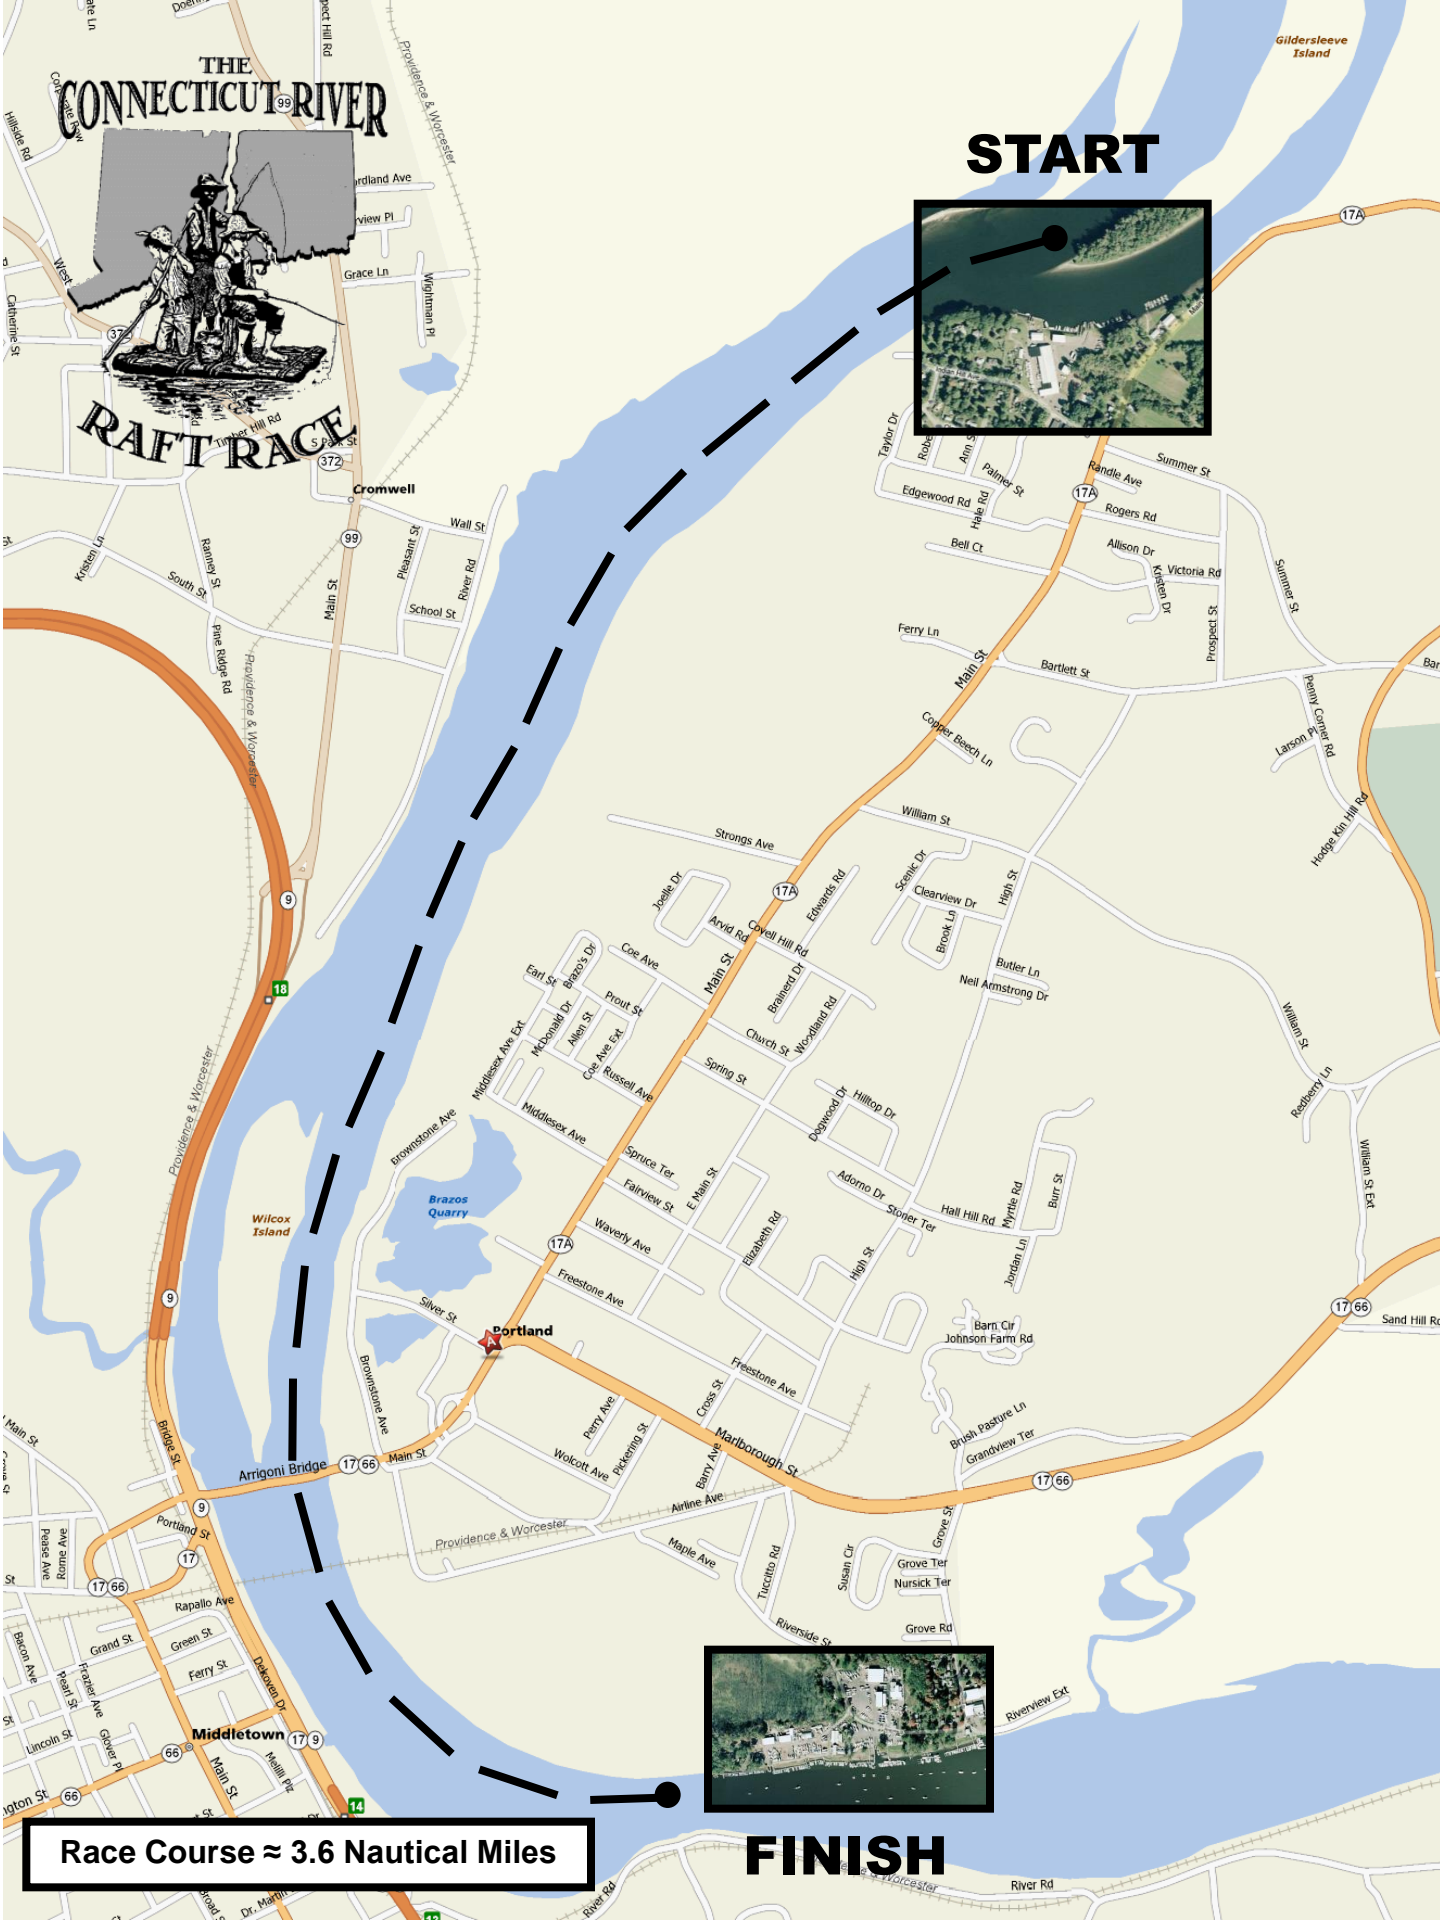

# THE CONNECTICUT RIVER

## START

**Race Course ≈ 3.6 Nautical Miles**

## FINISH